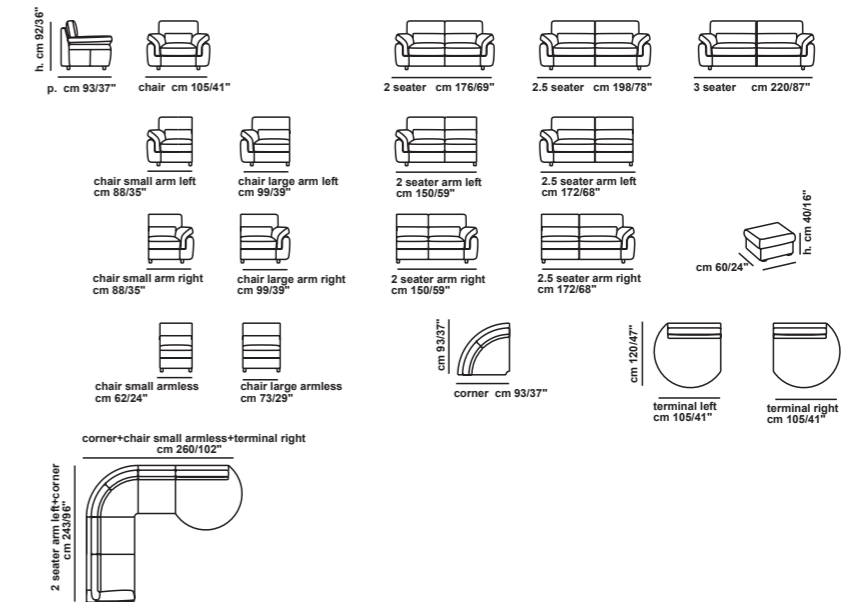

Woven heavy-duty elasticated webbing

Back Suspension

Woven heavy-duty elasticated webbing

Seat (fixed)

Foam

Back (fixed)

Polyester fiber

Seat Height and Depth

H= cm 46/18" D= cm 54/21"

CHAIR SOFA AND MODULAR SOFA

Anzio

 **Sofitalia**
INTERNATIONAL