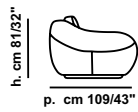

Woven heavy-duty elasticated webbing

Seat (fixed)

Foam

Back (removable)

Foam

CHAIR AND SOFA

chair cm 105/41"

2 seater cm 187/74"

2 seater L. cm 211/83"

3 seater cm 235/93"

FOOTSTOOL